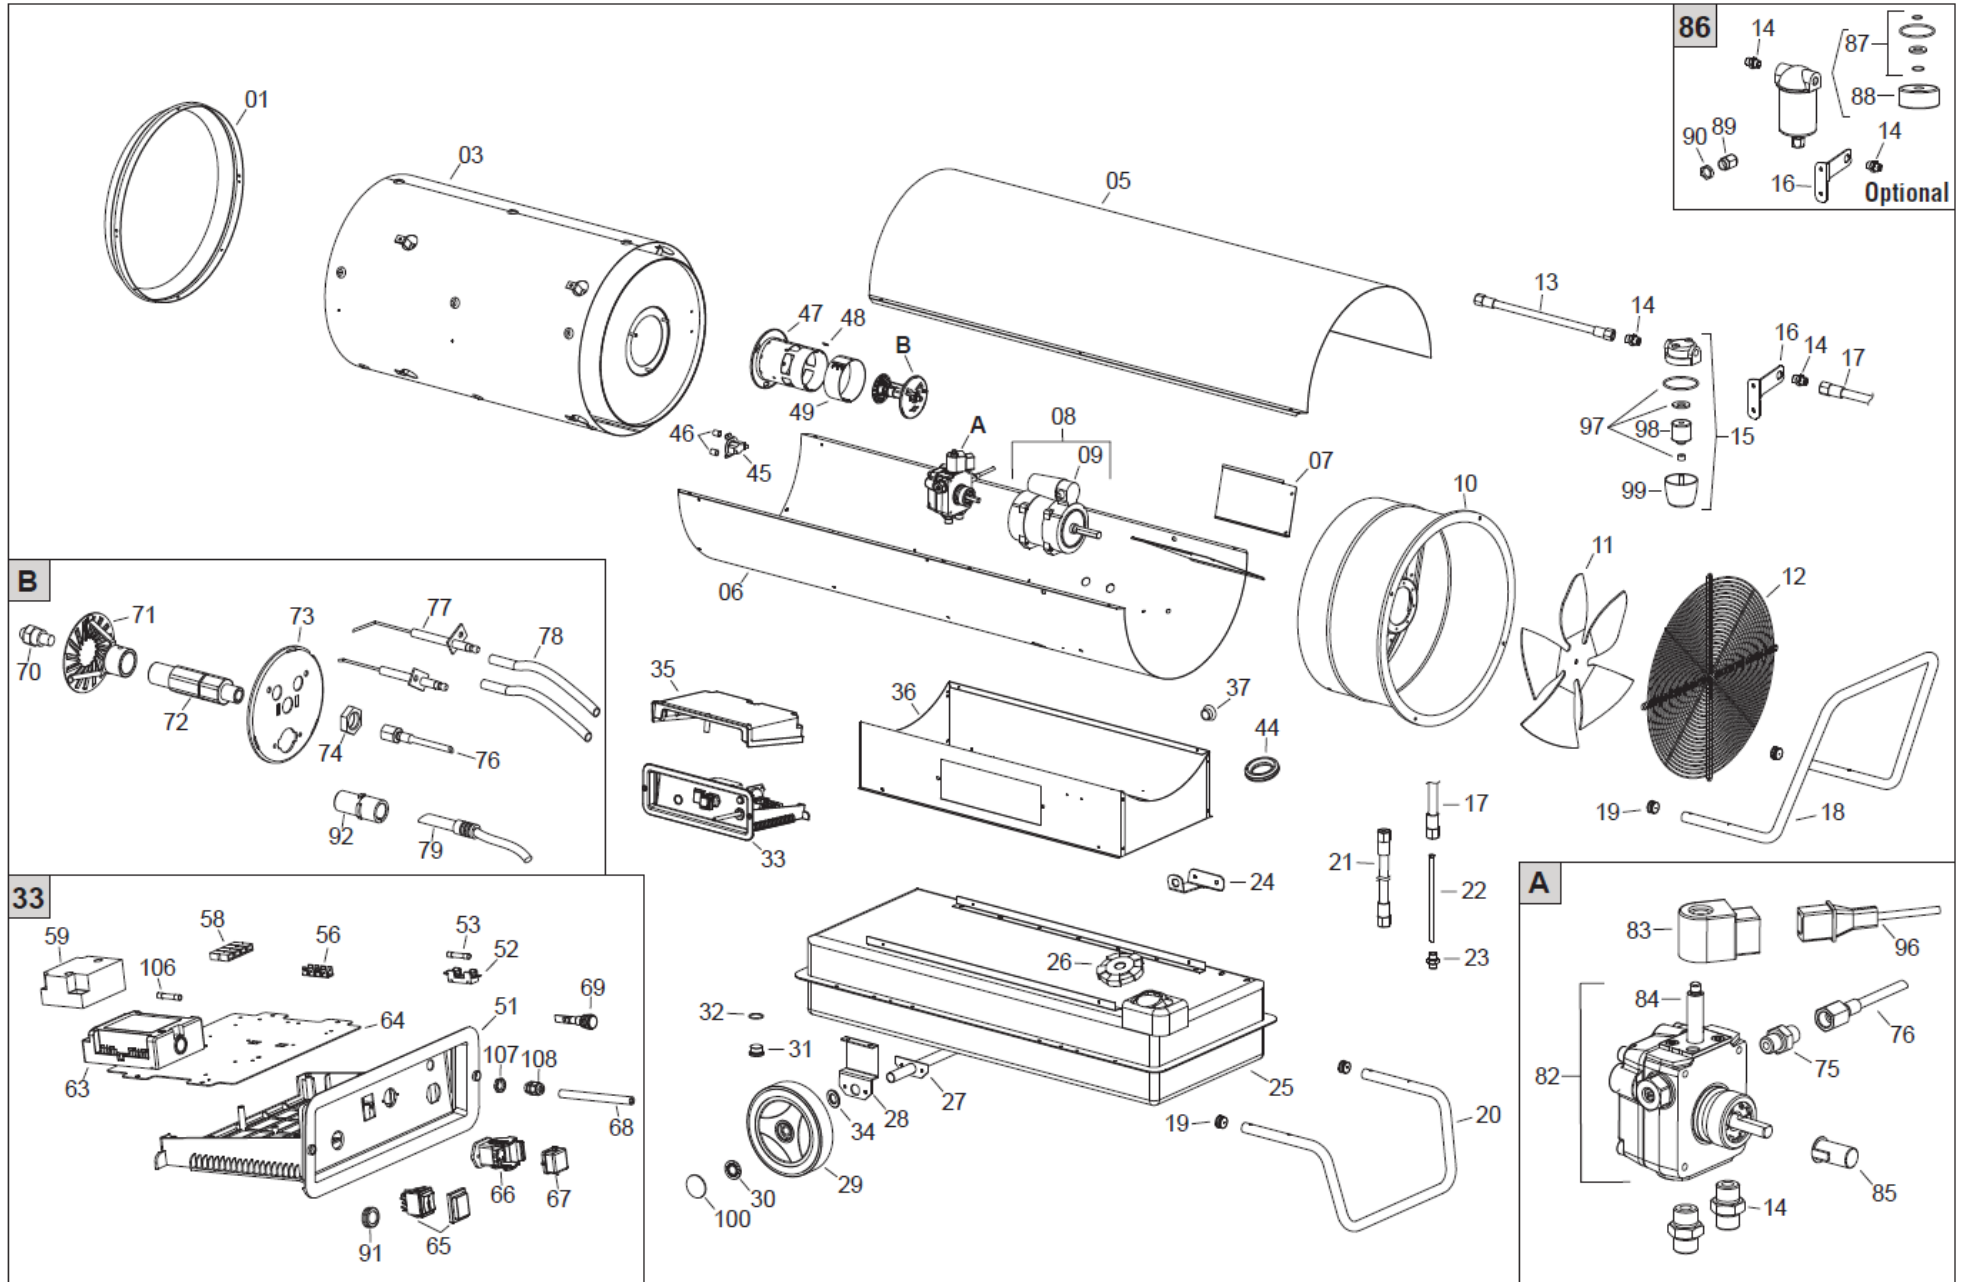

DP105 EXPLODED VIEW & PART NUMBERS

PL 01/18		From S/N
		20721001
POS	PART NUMBER	DESCRIPTION
1	BDG061399010	Outlet cone
3	BDG06231	Combustion chamber
5	BDG062349010	Upper body
6	BDG062379010	Lower body
7	BDG06397	Air conveyor
8	BDE10694	Motor
9	BDE11244	Capacitor
10	BDG062399010	Air conveyor
11	BDT10259	Fan
12	BDP30129	Inlet grill
13	BDI40330	Flex diesel pipe
14	BDI20104	Iron fitting
15	BDT20201	Diesel filter
16	BDG061049005	Filter support bracket
17	BDI40329	Flex diesel pipe
18	BDP201769005	Handle
19	BDC30355	Pipe cap
20	BDP201779005	Support
21	BDI40331	Flex diesel pipe
22	BDI30696	Suction pipe
23	BDI30737	Brass fitting
24	BDG060689005	Power cord support
25	BDG061289005	Fuel tank
26	BDC30356	Tank cap
27	BDG061389005	Wheel axle
28	BDG061069005	Wheels axle support bracket
29	BDC10544	Rad Wheel
30	BDM20203	Elastic washer
31	BDI25020	Drain cap
32	BDM20313	Washer
33	BDG00308	El. control box

34	BDM20110	Washer
35	BDP50127	Control box cover
36	BDG061529010	Socket Base
37	BDC30319	Hole cap
44	BDC30372	Cable protection
45	BDE50102	Safety thermostat
46	BDG06072	Spacer
47	BDG06249	Blast tube
48	BDE20671	Terminal board
49	BDG06183	Air adjustment shutter
51	BDG06153	El. control box panel
52	BDE20508	Fuse holder
53	BDE10308	Fuse
56	BDE20319	Ground terminal board
58	BDE20305	Terminal board
59	BDE10920	H.T. Transformer
63	BDE40152	Flame control box
34	BDG06073	Support plate
65	BDE10102P	Switch
66	BDE20640	Thermostat plug
67	BDE20665	Thermostat plug cover
68	BDE30494	Power cord
69	BDE11030	Lamp
70	BDT20357	Nozzle
71	BDG01077	Diffuser ring
72	BDI33005	Nozzle support
73	BDG06228	Burner support disc
74	BDI31034	Brass lock nut
75	BDI20115	Iron fitting
76	BDI40192	Micropipe
77	BDE10215	Ignition electrode
78	BDG02075	H.T. Cable connect.
79	BDE50331	Phototransistor
82	BDT20451	Diesel pump